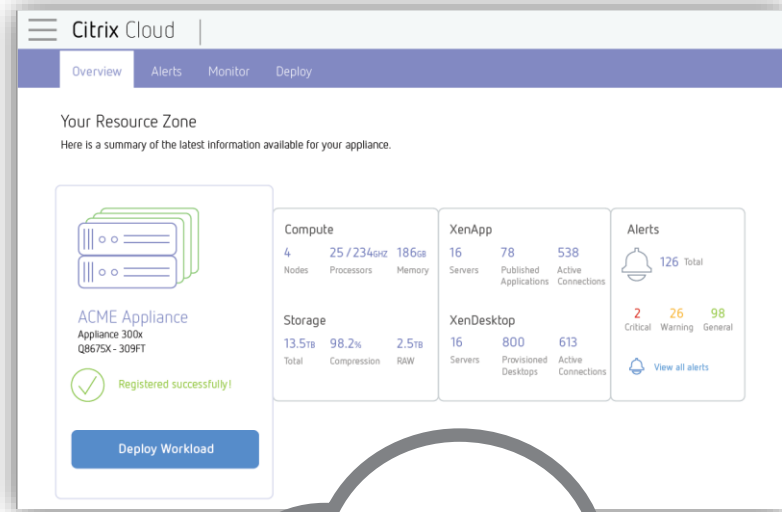

# Introducing the HPE Edgeline EL4000 Intelligent Edge Workspace

The first purpose-built virtual workspace appliance

Avail  
Jun  
'17

- Co-Developed by HPE, Atlantis, Citrix
- Available via Distribution
- Single SKU
- Shipped and bundled as a 'turnkey', integrated appliance
- Available June 2017

Only From Atlantis, Citrix and HPE Edgeline

Citrix Cloud and Go

HPE Edgeline EL4000

Atlantis USX

# Connecting HCI to Citrix Cloud Management

Cloud-based management, local resources – less to deploy, simpler, faster