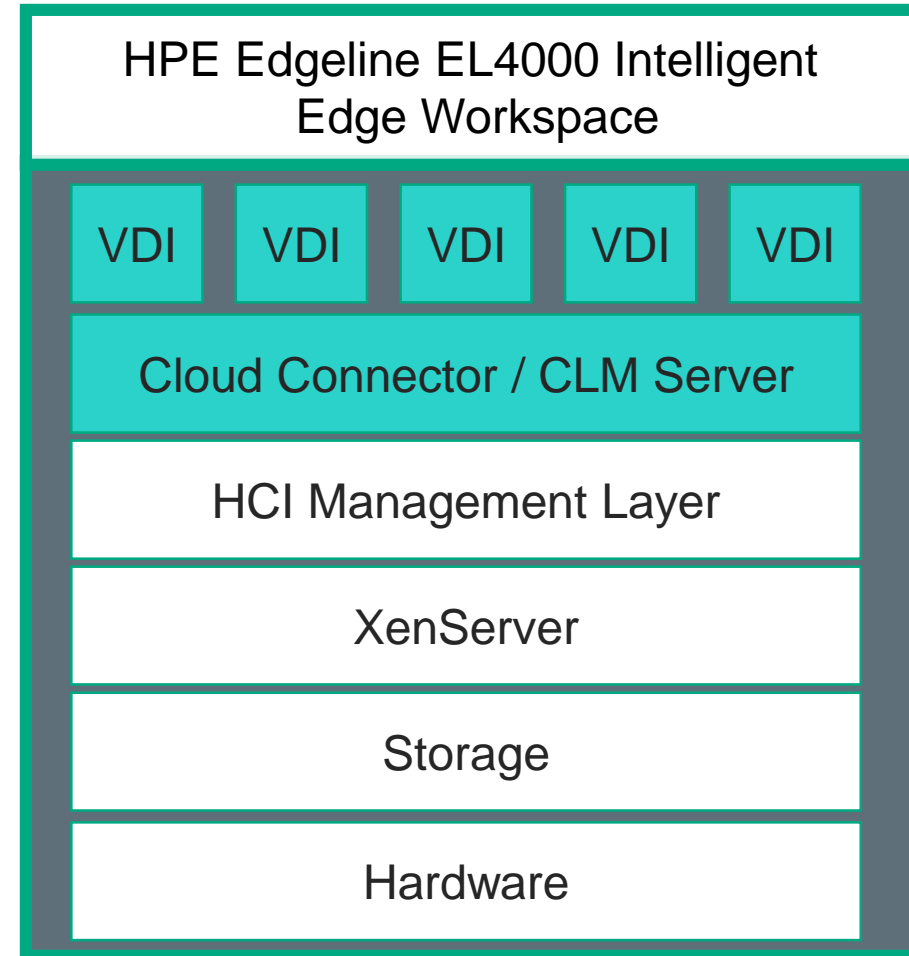

# Introducing the HPE Edgeline EL4000 Intelligent Edge Workspace

The first purpose-built virtual workspace appliance

Avail  
Jun  
'17

- Co-Developed by HPE, Atlantis, Citrix
- Available via Distribution
- Single SKU
- Shipped and bundled as a 'turnkey', integrated appliance
- Available June 2017

Only From Atlantis, Citrix and HPE Edgeline

Citrix Cloud and Go

HPE Edgeline EL4000

Atlantis USX

# Connecting HCI to Citrix Cloud Management

Cloud-based management, local resources – less to deploy, simpler, faster

# Intelligent Edge Workspace Appliance