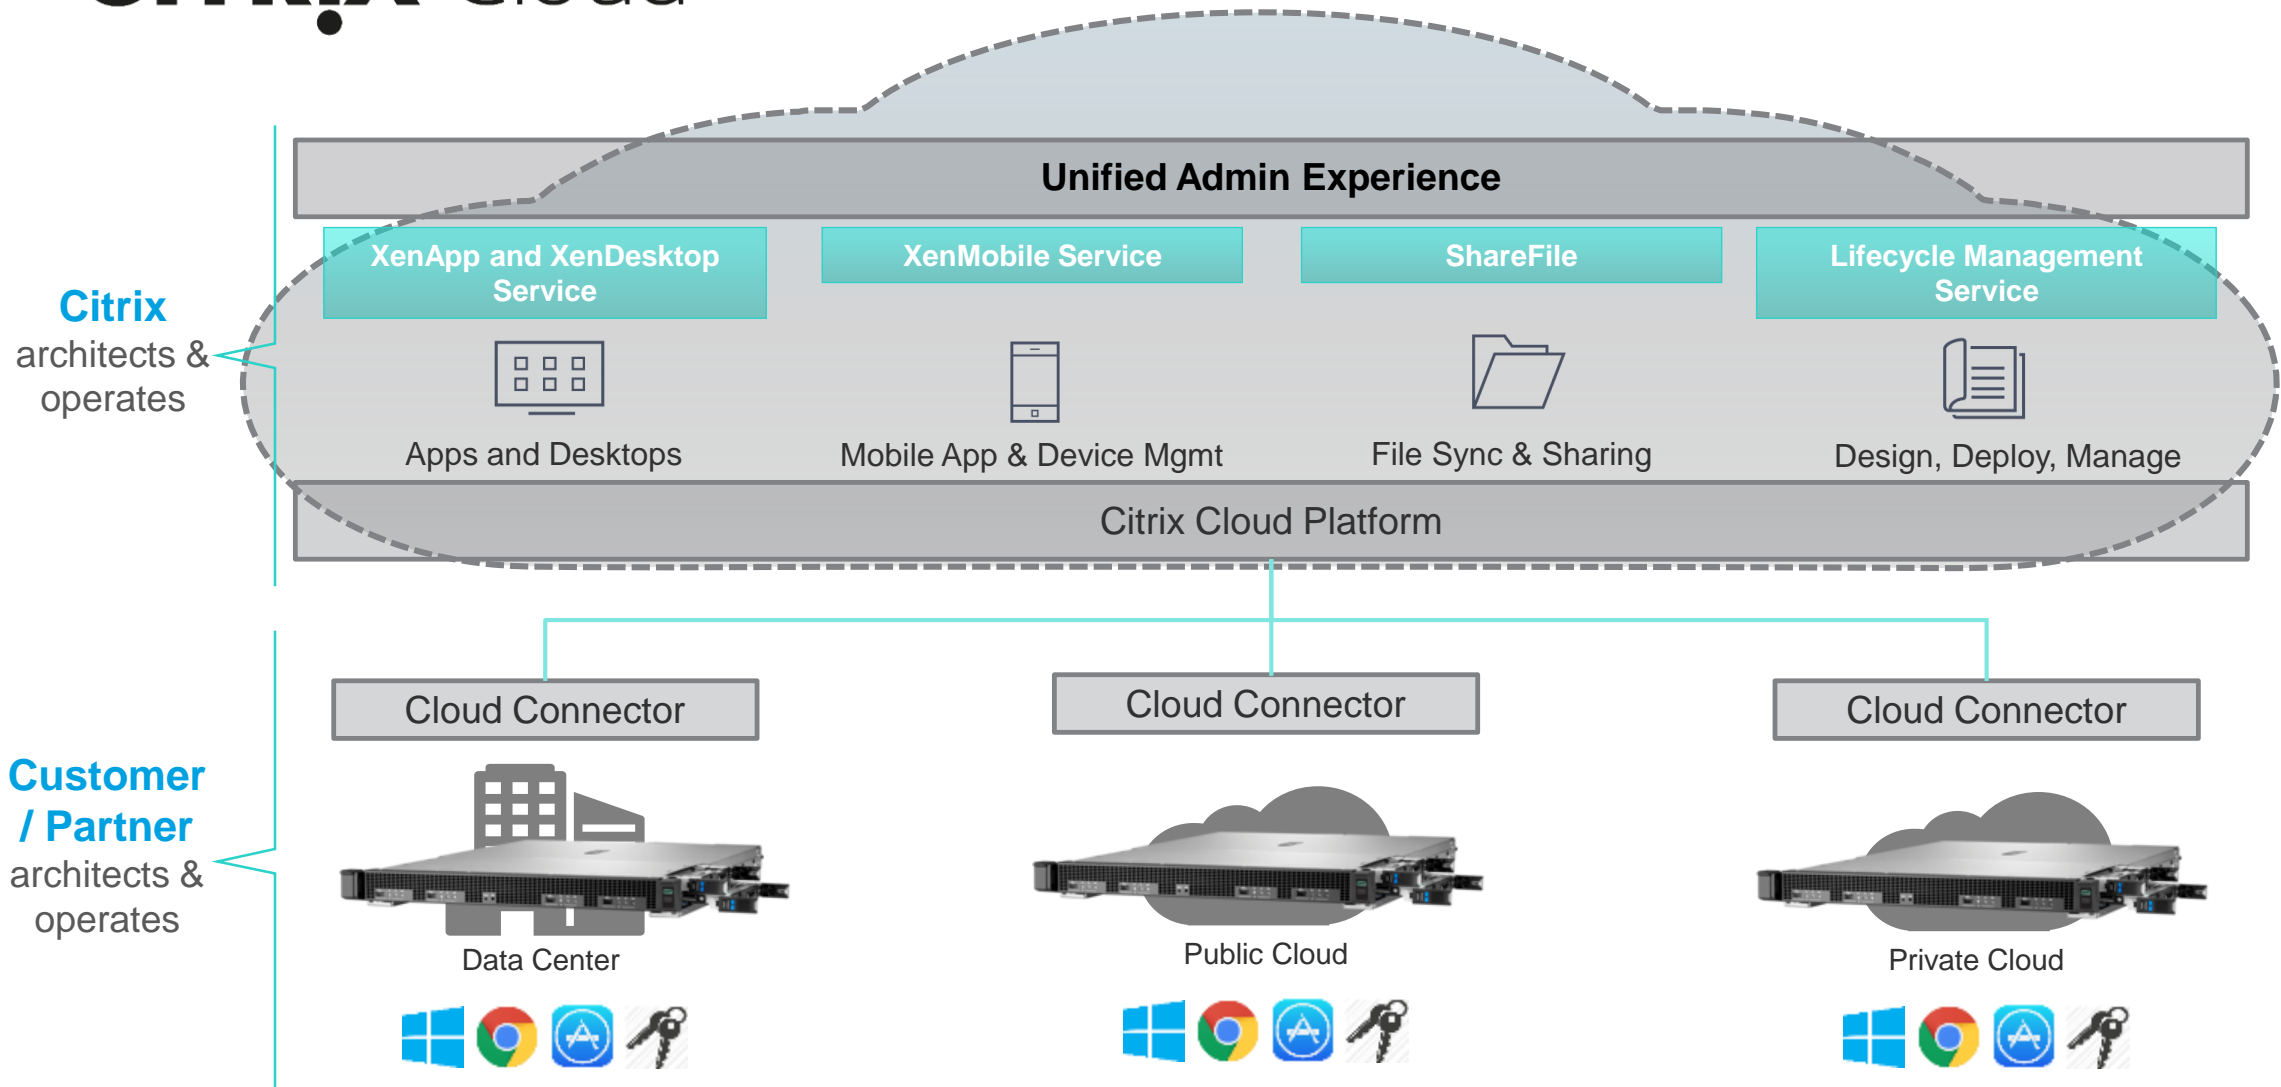

### Citrix Cloud and Go

- XenApp & XenDesktop Service
- XenMobile Premium Service
- ShareFile Service
- Smart Tools
- NetScaler Gateway Service

### HPE Edgeline EL4000

- EL4000
  - Integrated Power/Cooling/Comms
- 4x M510 Moonshot Cartridges
  - Intel Xeon D “Broadwell-DE” 1.7GHz – 16 cores
  - 128GB RAM
  - Equipped with NVMe
  - 4TB Effective Storage Capacity
  - HPE iLO Advanced
- 3yr, 24x7 Support (HW & SW)

### Atlantis USX

- In memory storage optimisation
  - 3x-12x faster disk performance than PCs with SSD
  - Up to 92% faster launch time for large app vs. traditional VDI
  - Up to 92% faster login time vs. traditional VDI
- Data services
  - Dedupe, Replication and Snapshotting
- Automation

# Unified Admin Experience

– Single Sign on across all services in the control plane

**Citrix Cloud**

- Workspaces
- Identity and Access Management
- Notifications
- Resource Locations
- XenApp and XenDesktop Service
- Lifecycle Management
- ShareFile
- XenMobile Service
- Secure Browser Service
- Labs