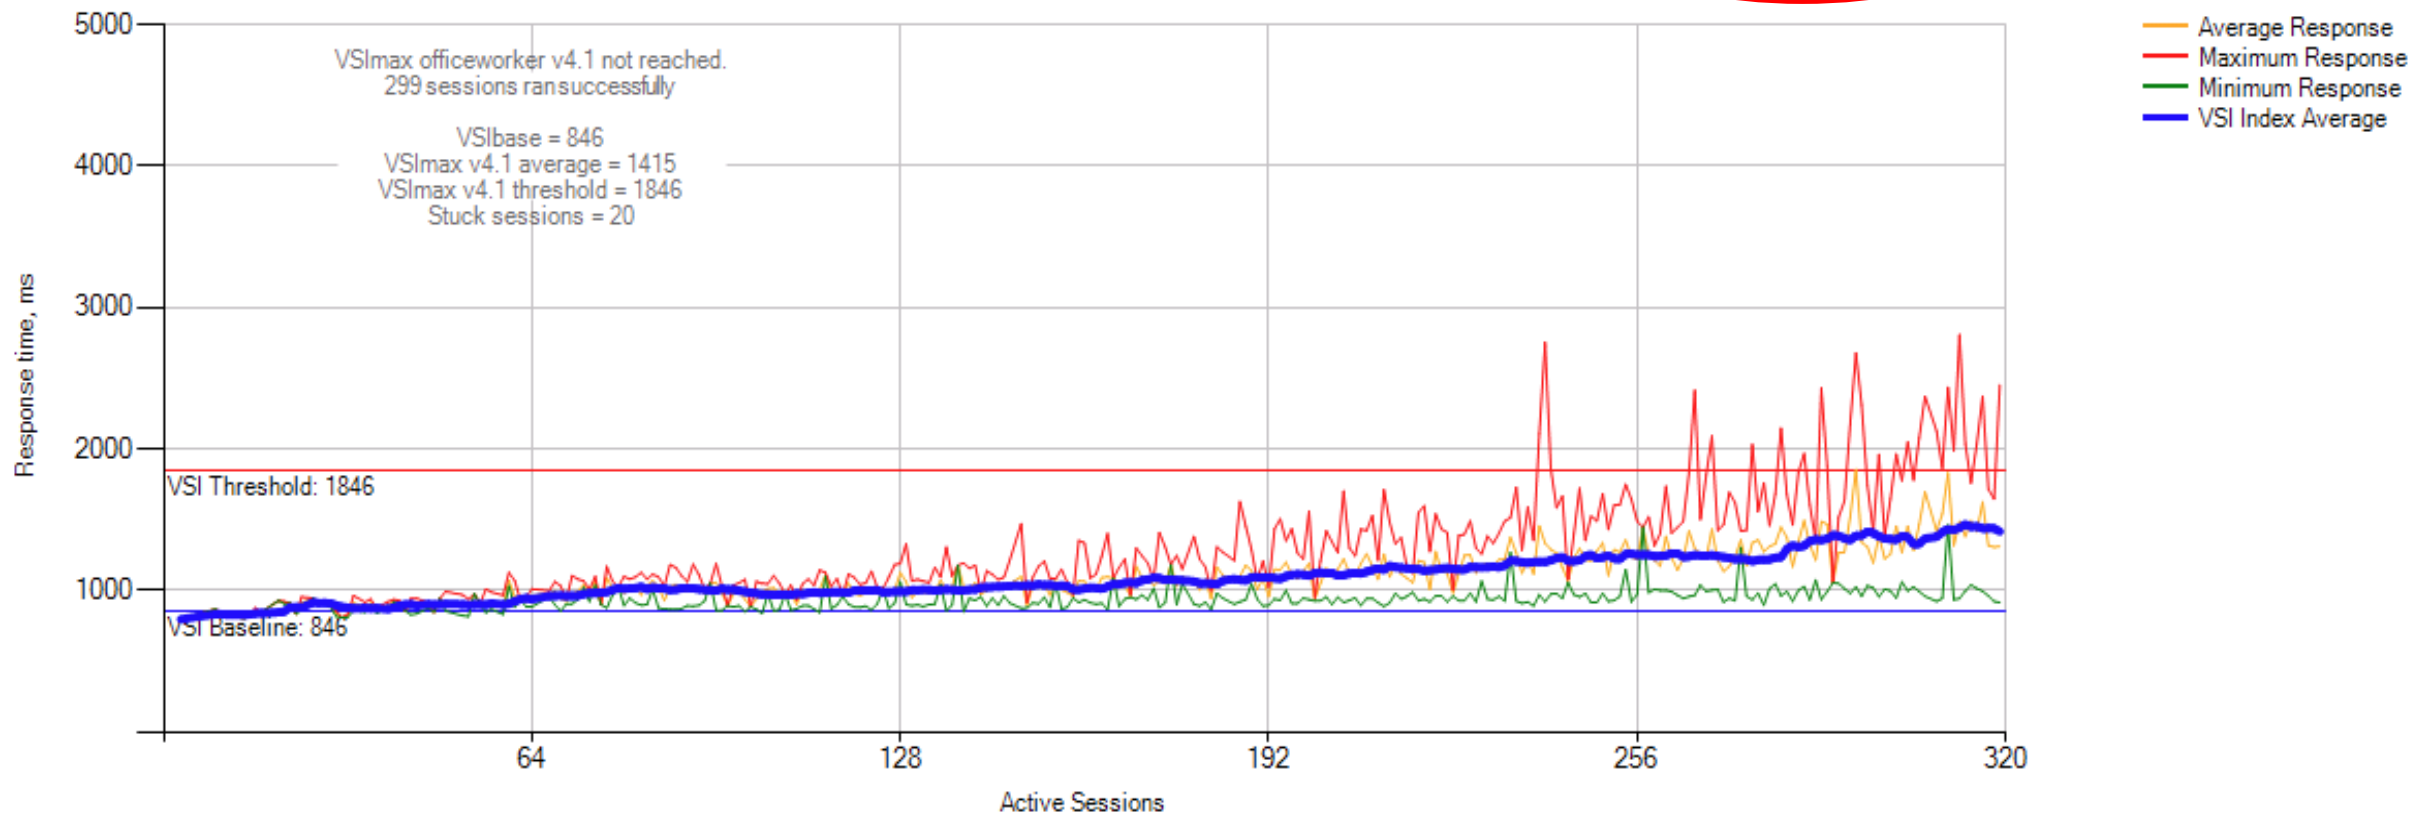

Benchmark Testing: XenApp Published Desktop

Form Factor	VSI base	XenApp Sessions
1U	846 - Excellent	320