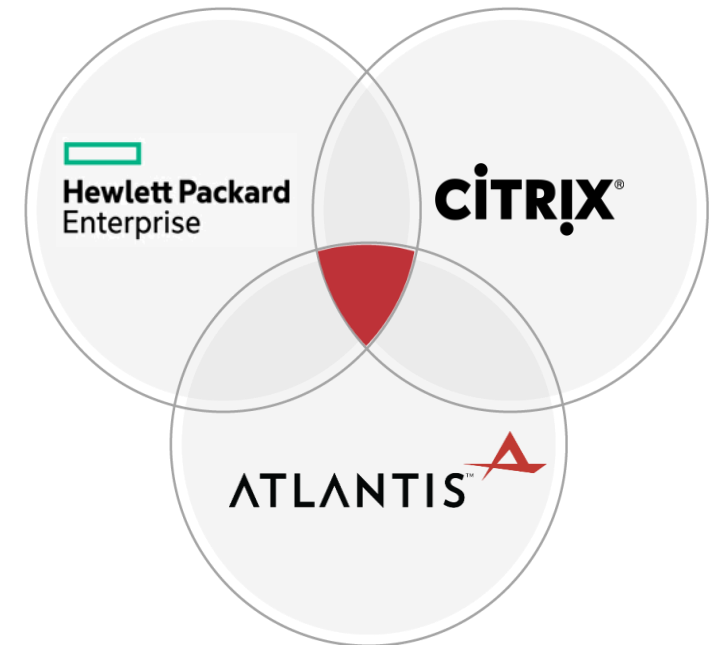

Summary

Why choose this appliance?

- Low Risk Workspace Solution
  - Leverages proven success with established brands - HPE / Atlantis / Citrix
- Simplicity throughout the lifecycle
  - Procure – Fixed SKU
    - CAPEX/OPEX pricing models available
  - Install
    - HPE Factory Installation removes risk
    - One touch infrastructure from Citrix Cloud
  - Support
    - 24x7 Single Point of Contact
- Best in class performance
  - Fastest Desktop Experience in the market via In memory optimisation
  - Linear Scalability Reference Architecture