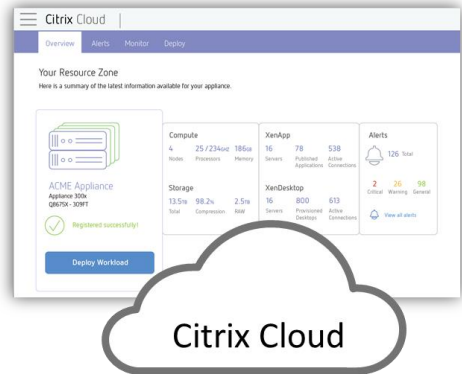

What's in it....

Best in Class Technology

Citrix Cloud and Go

- XenApp & XenDesktop Service
- XenMobile Premium Service
- ShareFile Service
- Smart Tools
- NetScaler Gateway Service