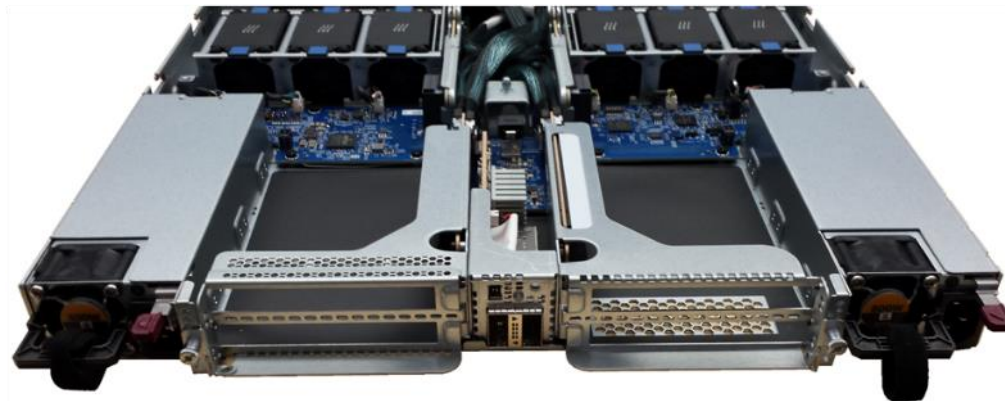

# HPE Edgeline EL4000

Cartridges are serviced from the sides

PCIe bays and network connections