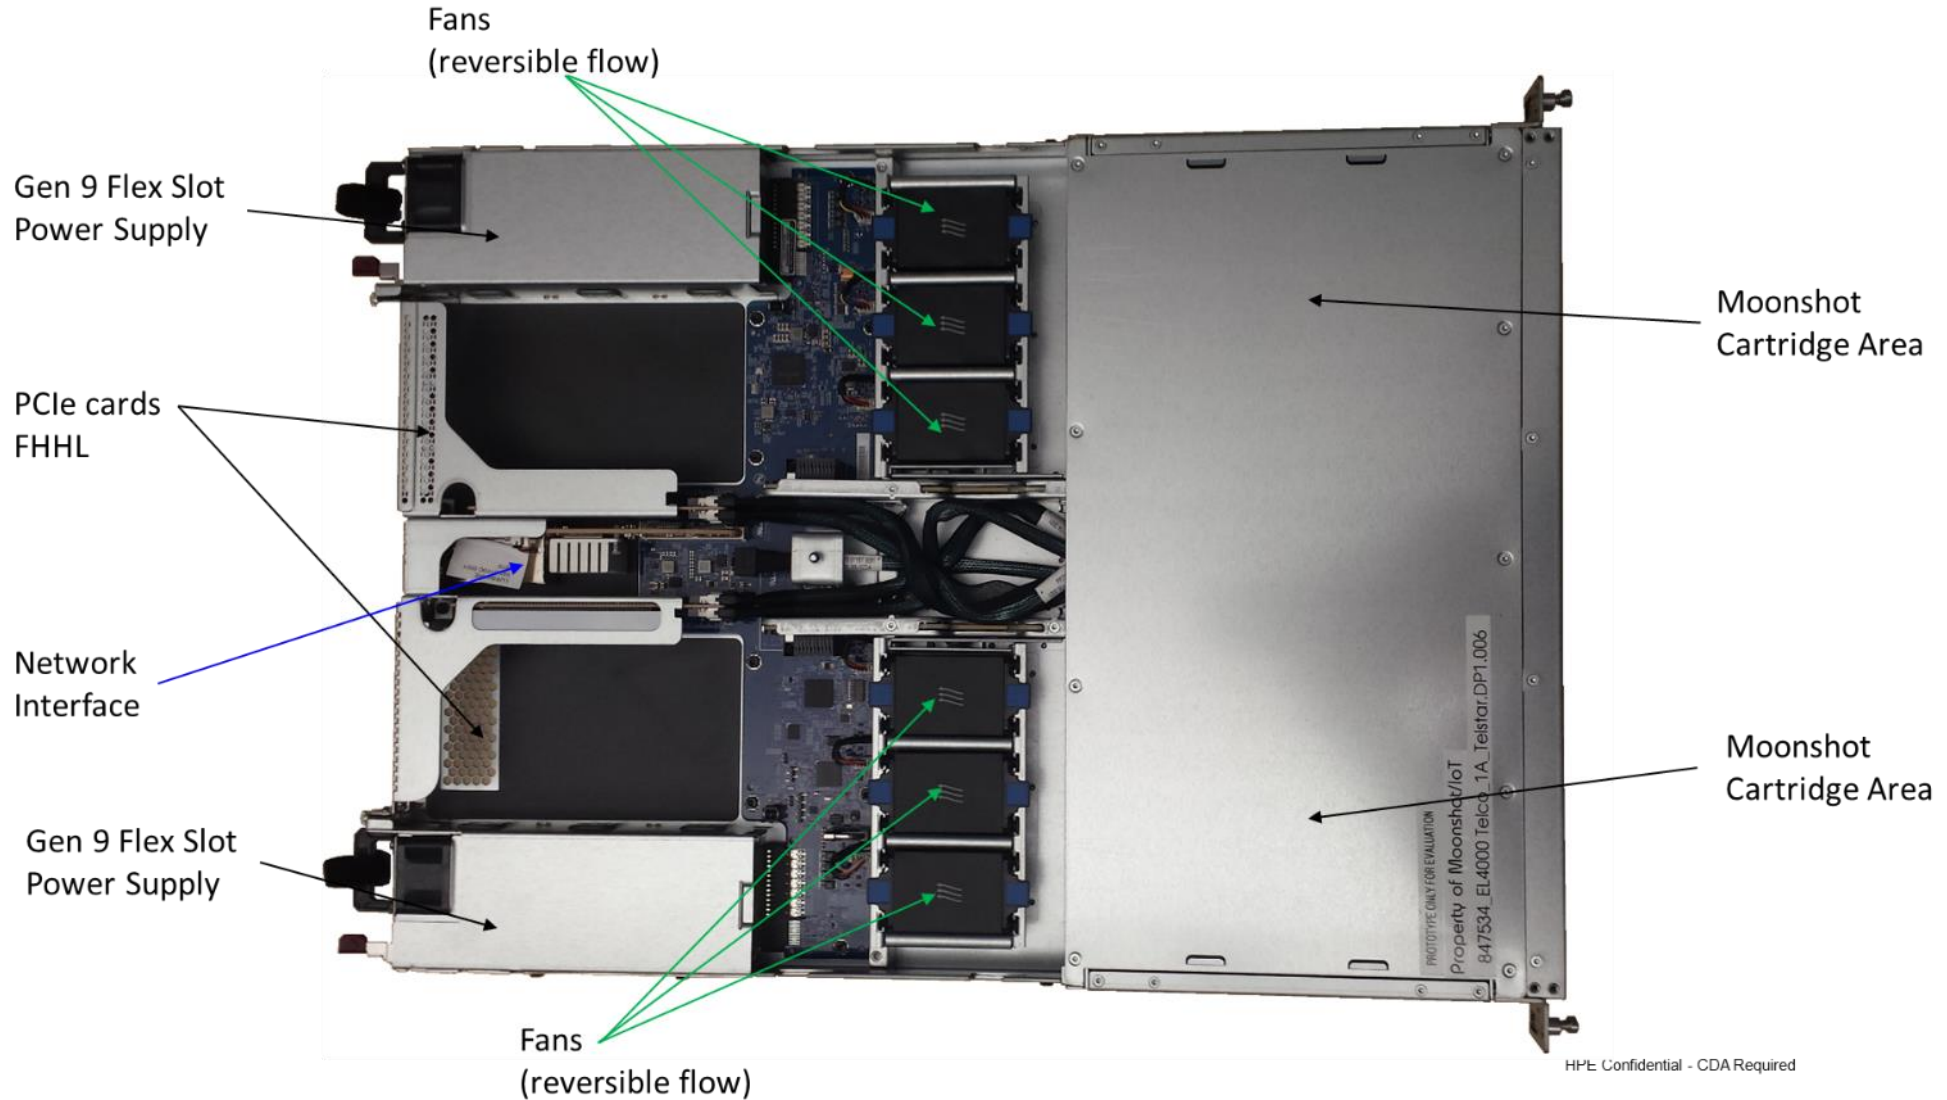

HPE Edgeline EL4000