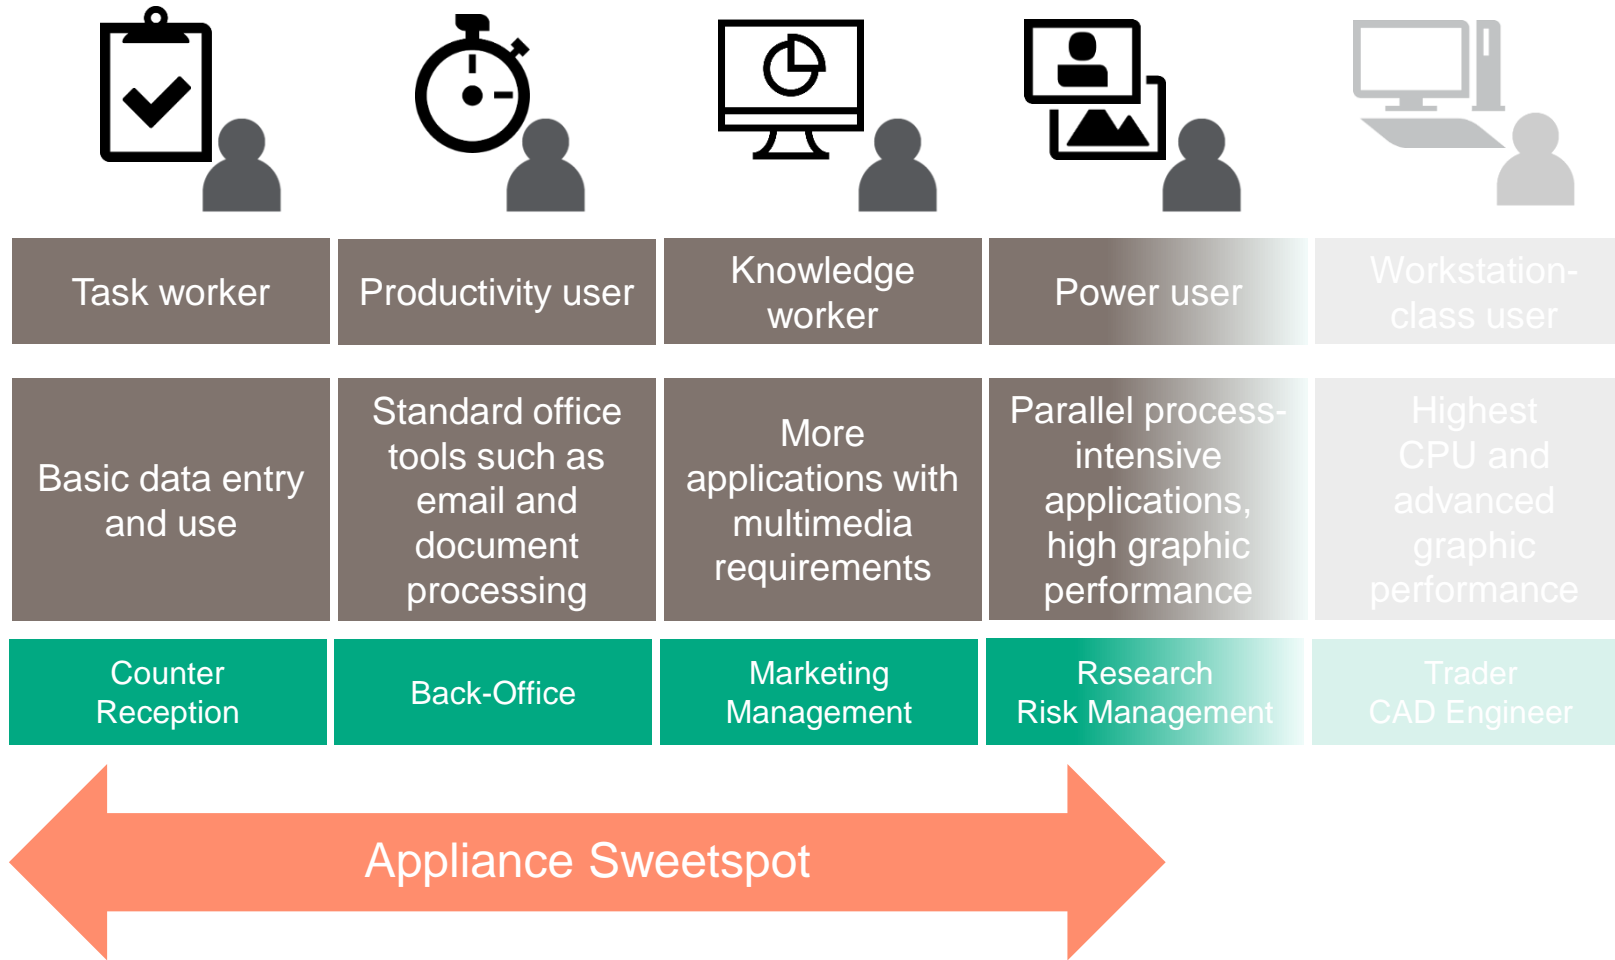

# Intelligent Edge Workspace Appliance

## Benefits

**Implement a Citrix Workspace Solution in hours, not weeks**

*factory install and one click deploy leveraging Citrix Cloud*

**Best in class performance & zero touch install**

*fastest desktop experience in the market and cloud installation*

**Designed for the Edge**

*wall or rack mount, ruggedized, dense form factor.*

**Low cost per desktop; CAPEX/OPEX pricing models**

*\*XenApp \$222/seat  
\* XenDesktop \$475/seat*

**Eliminate vendor risk**

# HPE Edgeline EL4000 Intelligent Edge Workspace

Optimised for task - knowledge workers