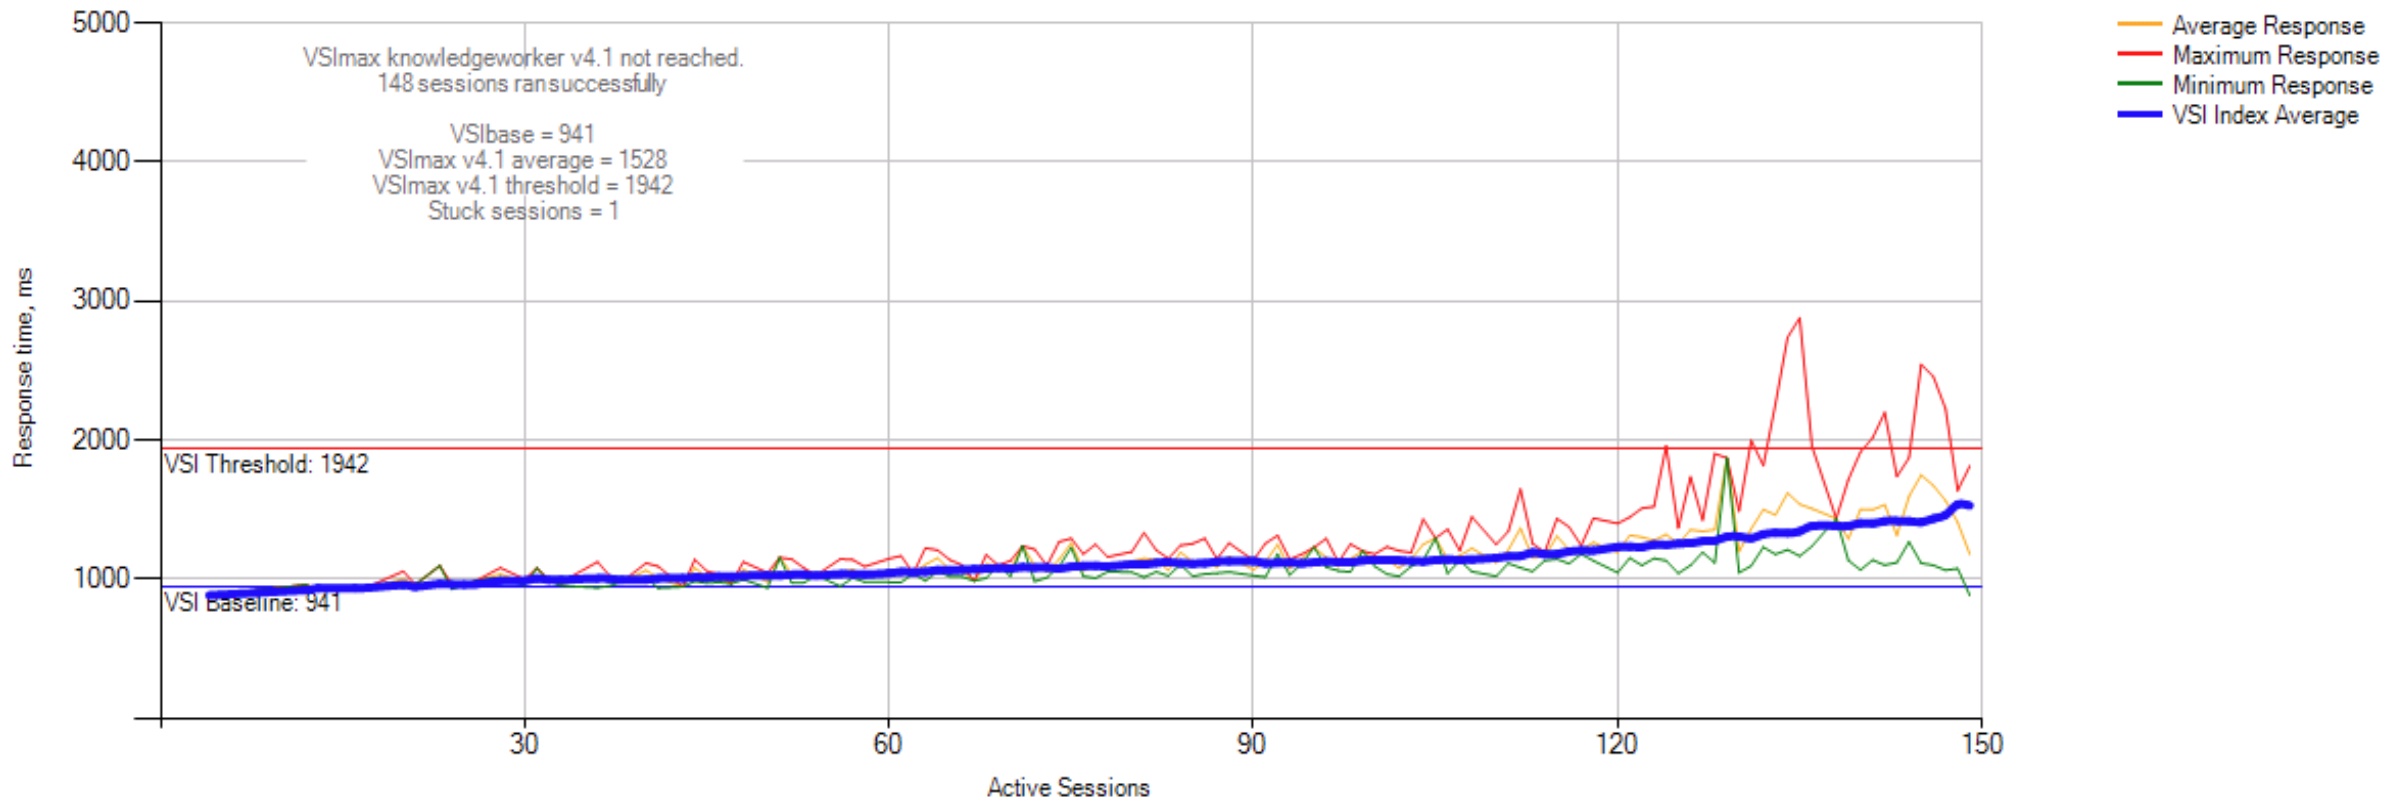

Benchmark Testing: XenDesktop VDI

Form Factor	VSI base	XenDesktop VMS
1U	831 - Excellent	150