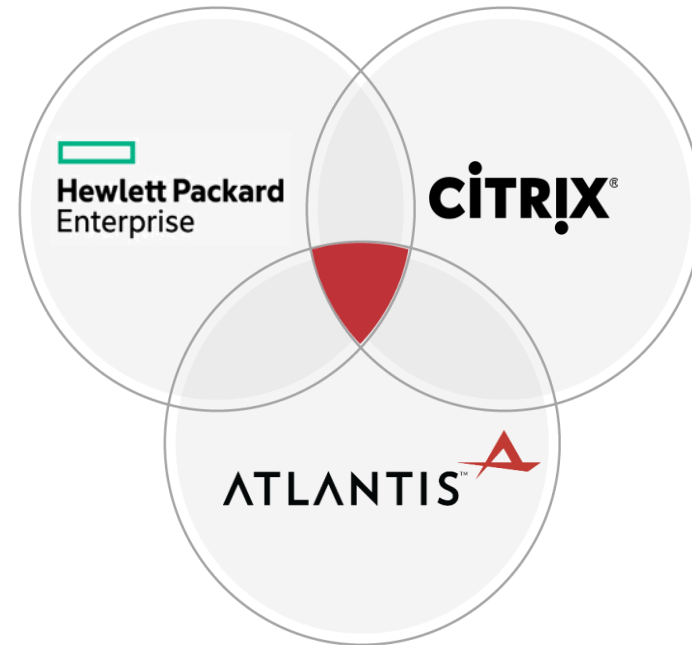

Introducing the HPE Edgeline EL4000 Intelligent Edge Workspace

The first purpose-built virtual workspace appliance

Avail
Jun
'17

- Co-Developed by HPE, Atlantis, Citrix
- Available via Distribution
- Single SKU
- Shipped and bundled as a 'turnkey', integrated appliance
- Available June 2017