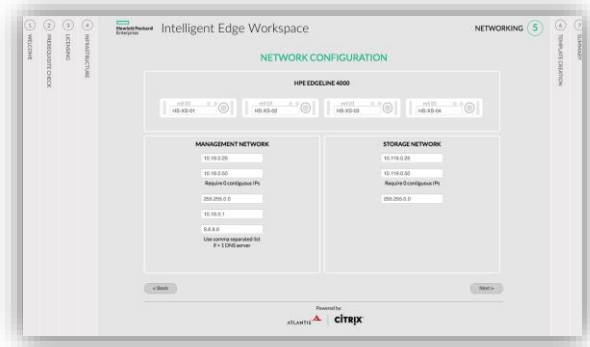

Atlantis USX