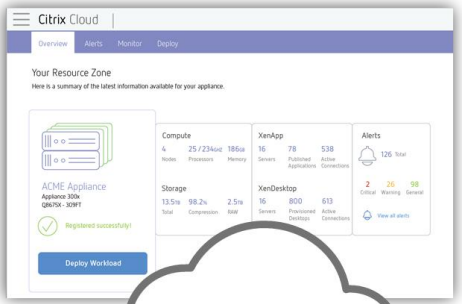

# Introducing the HPE Edgeline EL4000 Intelligent Edge Workspace

The first purpose-built virtual workspace appliance

Avail  
Jun  
'17

- Co-Developed by HPE, Atlantis, Citrix
- Available via Distribution
- Single SKU
- Shipped and bundled as a 'turnkey', integrated appliance
- Available June 2017

Only From Atlantis, Citrix and HPE Edgeline

Citrix Cloud and Go

HPE Edgeline EL4000

Atlantis USX